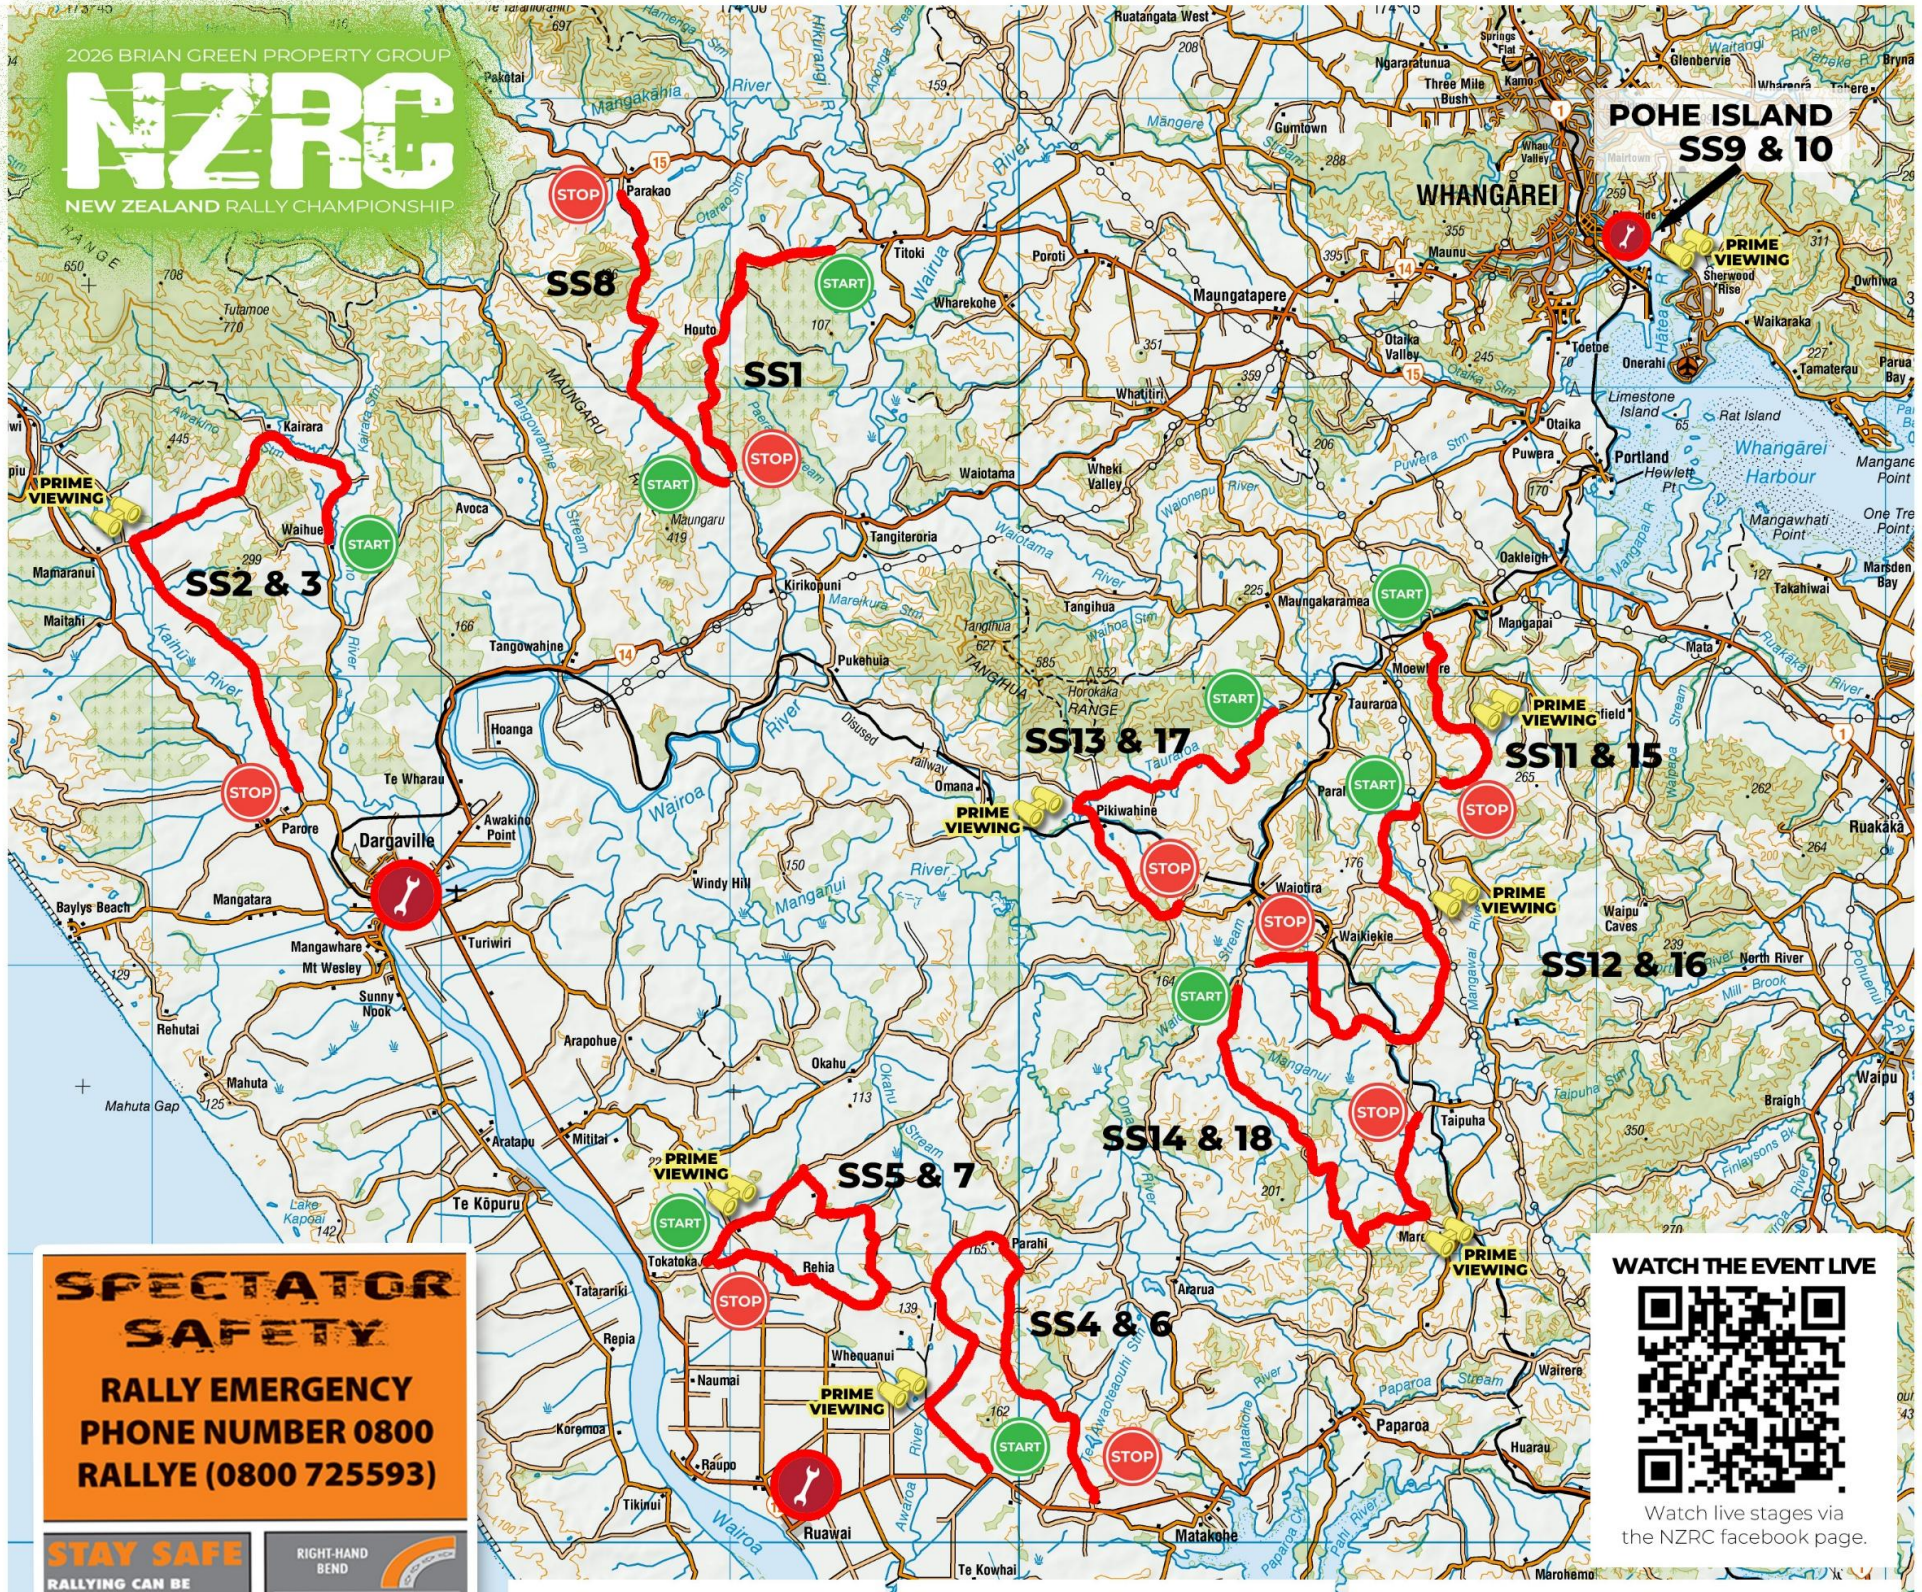

EVENT TIMINGS

Friday | 25th September

START - Cameron Street Mall - from 4:30pm

Saturday | 26th September

- SS1 - HOUTO 6:50am
  Refuel - Dargaville
- SS2 - WAIHUE 1 8:05am
  Service + Refuel - Dargaville - A
- SS3 - WAIHUE 2 9:41am
  Refuel - Dargaville
- SS4 - GREENHILL 1 11:04am
- SS5 - TOKATOKA 1 12:04pm
  Service + Refuel - Ruawai - B
- SS6 - GREENHILL 2 1:35pm
- SS7 - TOKATOKA 2 2:35pm
  Refuel - Dargaville
- SS8 - KIRIKOPUNI 3:55pm
  Refuel - Maungatapere
- SS9 - POHE ISLAND 1 5:10pm
- SS10 - POHE ISLAND 2 5:26pm
  Service - Pohe Island - C

Sunday | 27th September

- Service - Pohe Island - D 7:08am
- SS11 - RUARANGI 1 7:59am
- SS12 - WAIKIEKIE 1 8:16am
  Refuel - Waiotira
- SS13 - OMANA 1 9:06am
- SS14 - BULL 1 9:37am
  Service - Pohe Island - E
- SS15 - RUARANGI 2 12:12pm
- SS16 - WAIKIEKIE 2 12:29pm
  Refuel - Waiotira
- SS17 - OMANA 2 1:19pm
- SS18 - BULL 2 1:50pm
- **FINISH POHE ISLAND 3:00pm**

Spectating | Prime Spots

Help support the communities that support Rallying – 50% of spectator revenue is donated direct to these Communities.

Buy your Spectator Tickets at Eventfinda.co.nz

SPECTATOR SAFETY

RALLY EMERGENCY PHONE NUMBER 0800 RALLYE (0800 725593)

STAY SAFE

RALLYING CAN BE DANGEROUS, AND SPECTATORS ARE ADVISED THAT THEY WATCH AT THEIR OWN RISK. Study these diagrams. The orange areas indicate PROHIBITED AREAS where it could be dangerous to stand. Do not go there as this could cause delays or the cancellation of the stage.

RIGHT-HAND BEND	CROSSROADS
BROW OF A HILL	HAIRPIN
90° RIGHT	CHICANE
90° LEFT	FORK
LEFT-HAND BEND	T-JUNCTION

WATCH THE EVENT LIVE

Watch live stages via the NZRC facebook page.

OUR MAJOR EVENT & ROADING PARTNERS

EVENT & ROADING PARTNERS

EVENT PARTNERS & SPONSORS